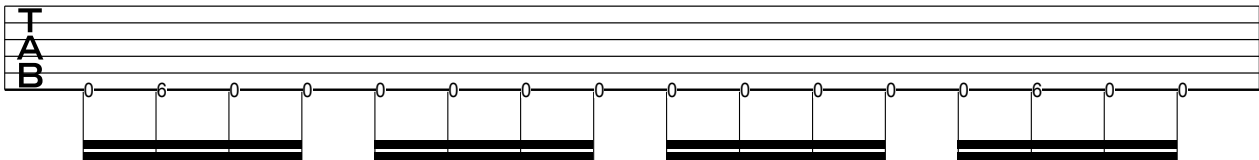

ALTERNATIVE METAL - RIFF 1

TAB 4/4

ALTERNATIVE METAL - RIFF 2

TAB 4/4

ALTERNATIVE METAL - RIFF 3

TAB 4/4

TAB

TAB

ALTERNATIVE METAL - RIFF 4

ALTERNATIVE METAL - RIFF 5

ALTERNATIVE METAL - RIFF 6

ALTERNATIVE METAL - RIFF 7

Four staves of guitar tablature for Riff 7. Each staff begins with a vertical 'TAB' label. The first staff includes a '4/4' time signature. The notation consists of fret numbers (0, 2, 3, 5, 7) and symbols for bends (diagonal slashes) and slides (the letter 'S').