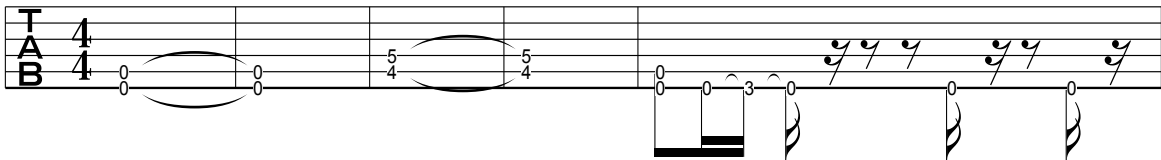

ALTERNATIVE METAL - RIFF 4

ALTERNATIVE METAL - RIFF 5

ALTERNATIVE METAL - RIFF 6

ALTERNATIVE METAL - RIFF 7

Four staves of guitar tablature for Riff 7. Each staff begins with a vertical 'TAB' label. The first staff includes a '4/4' time signature. The notation consists of fret numbers (0, 2, 3, 5, 7) and symbols for bends (diagonal slashes) and slides (the letter 'S').