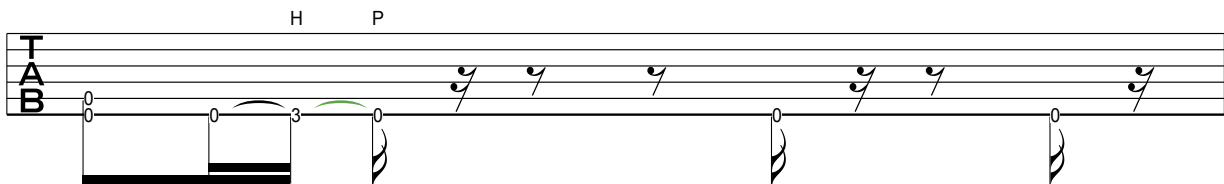

ALTERNATIVE METAL - RIFF 4

ALTERNATIVE METAL - RIFF 5

ALTERNATIVE METAL - RIFF 6

ALTERNATIVE METAL - RIFF 7

Four staves of guitar tablature for Riff 7. Each staff begins with a vertical 'TAB' label. The first staff includes a '4/4' time signature. The notation consists of fret numbers (0, 2, 3, 5, 7) and symbols for bends (diagonal slashes) and slides (the letter 'S').