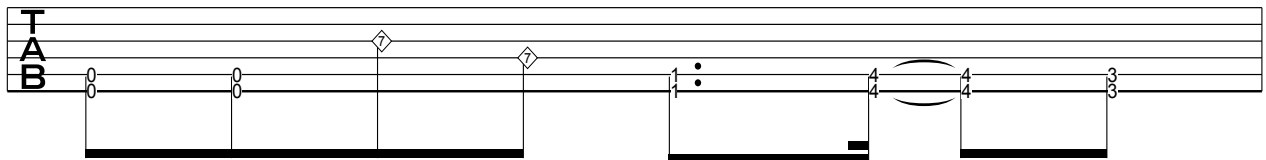

ALTERNATIVE METAL - RIFF 1

TAB 4/4

ALTERNATIVE METAL - RIFF 2

TAB 4/4

ALTERNATIVE METAL - RIFF 3

TAB 4/4

TAB

TAB

ALTERNATIVE METAL - RIFF 4

ALTERNATIVE METAL - RIFF 5

ALTERNATIVE METAL - RIFF 6

ALTERNATIVE METAL - RIFF 7

Four staves of guitar tablature for Riff 7. Each staff begins with a vertical 'TAB' label. The first staff includes a '4/4' time signature. The notation consists of fret numbers (0, 2, 3, 5, 7) and symbols for bends (diagonal slashes) and slides (the letter 'S').