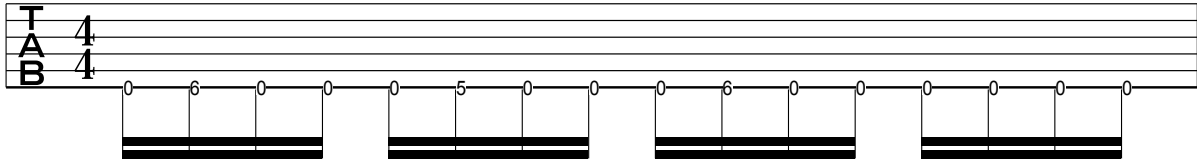

ALTERNATIVE METAL - RIFF 1

TAB 4/4

ALTERNATIVE METAL - RIFF 2

TAB 4/4

ALTERNATIVE METAL - RIFF 3

TAB 4/4

TAB

TAB

ALTERNATIVE METAL - RIFF 4

ALTERNATIVE METAL - RIFF 5

ALTERNATIVE METAL - RIFF 6

ALTERNATIVE METAL - RIFF 7

Four staves of guitar tablature for Riff 7. Each staff begins with a vertical 'TAB' label. The first staff includes a '4/4' time signature. The notation consists of fret numbers (0, 2, 3, 5, 7) and symbols for bends (diagonal slashes) and slides (the letter 'S').