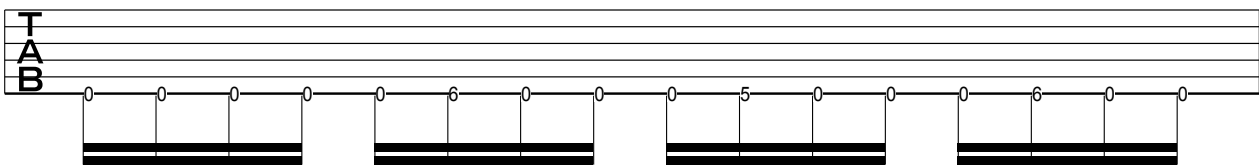

ALTERNATIVE METAL - RIFF 1

TAB 4/4

ALTERNATIVE METAL - RIFF 2

TAB 4/4

ALTERNATIVE METAL - RIFF 3

TAB 4/4

TAB

TAB

ALTERNATIVE METAL - RIFF 4

ALTERNATIVE METAL - RIFF 5

ALTERNATIVE METAL - RIFF 6

ALTERNATIVE METAL - RIFF 7

Four staves of guitar tablature for Riff 7. Each staff begins with a vertical 'TAB' label. The first staff includes a '4/4' time signature. The notation consists of fret numbers (0, 2, 3, 5, 7) and symbols for bends (diagonal slashes) and slides (the letter 'S').