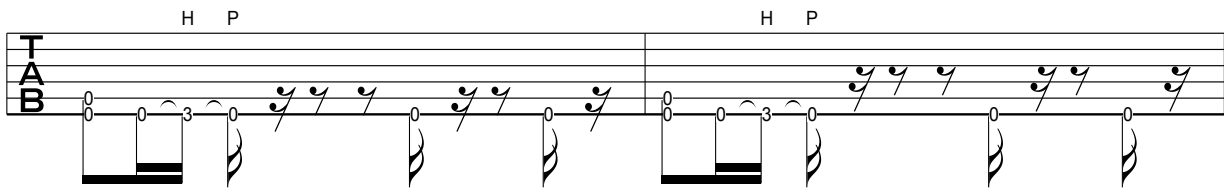

ALTERNATIVE METAL - RIFF 4

ALTERNATIVE METAL - RIFF 5

ALTERNATIVE METAL - RIFF 6

ALTERNATIVE METAL - RIFF 7

Four staves of guitar tablature for Riff 7. Each staff begins with a vertical 'TAB' label. The first staff includes a '4/4' time signature. The notation consists of fret numbers (0, 2, 3, 5, 7) and symbols for bends (diagonal slashes) and slides (the letter 'S').