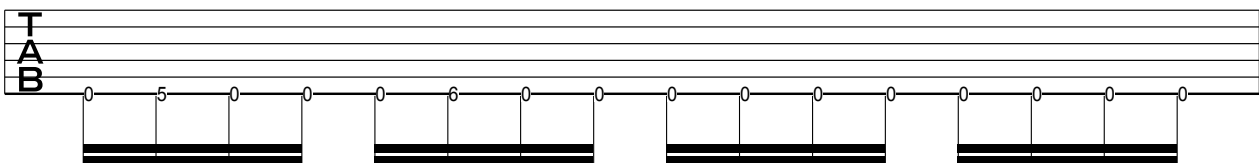

ALTERNATIVE METAL - RIFF 1

TAB 4/4

ALTERNATIVE METAL - RIFF 2

TAB 4/4

ALTERNATIVE METAL - RIFF 3

TAB 4/4

TAB

TAB

ALTERNATIVE METAL - RIFF 4

ALTERNATIVE METAL - RIFF 5

ALTERNATIVE METAL - RIFF 6

ALTERNATIVE METAL - RIFF 7

Four staves of guitar tablature for Riff 7. Each staff begins with a vertical 'TAB' label. The first staff includes a '4/4' time signature. The notation consists of fret numbers (0, 2, 3, 5, 7) and symbols for bends (diagonal slashes) and slides (the letter 'S').