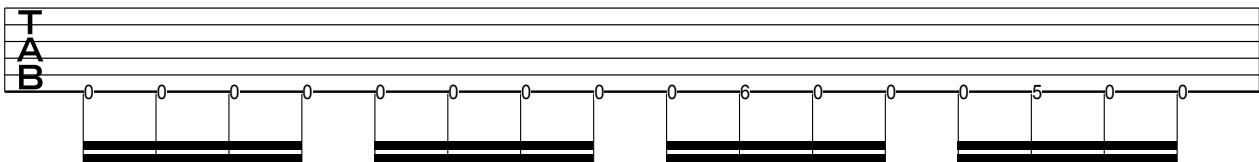

ALTERNATIVE METAL - RIFF 1

TAB 4/4

ALTERNATIVE METAL - RIFF 2

TAB 4/4

ALTERNATIVE METAL - RIFF 3

TAB 4/4

TAB

TAB

ALTERNATIVE METAL - RIFF 4

ALTERNATIVE METAL - RIFF 5

ALTERNATIVE METAL - RIFF 6

ALTERNATIVE METAL - RIFF 7

Four staves of guitar tablature for Riff 7. Each staff begins with a vertical 'TAB' label. The first staff includes a '4/4' time signature. The notation consists of fret numbers (0, 2, 3, 5, 7) and symbols for bends (diagonal slashes) and slides (the letter 'S').