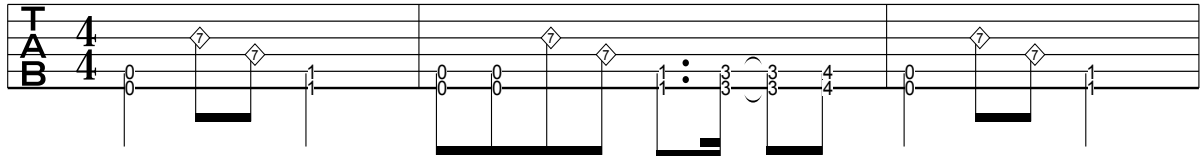

ALTERNATIVE METAL - RIFF 1

TAB 4/4

ALTERNATIVE METAL - RIFF 2

TAB 4/4

ALTERNATIVE METAL - RIFF 3

TAB 4/4

TAB

TAB

ALTERNATIVE METAL - RIFF 4

ALTERNATIVE METAL - RIFF 5

ALTERNATIVE METAL - RIFF 6

ALTERNATIVE METAL - RIFF 7

Four staves of guitar tablature for Riff 7. Each staff begins with a vertical 'TAB' label. The first staff includes a '4/4' time signature. The notation consists of fret numbers (0, 2, 3, 5, 7) and symbols for bends (diagonal slashes) and slides (the letter 'S').